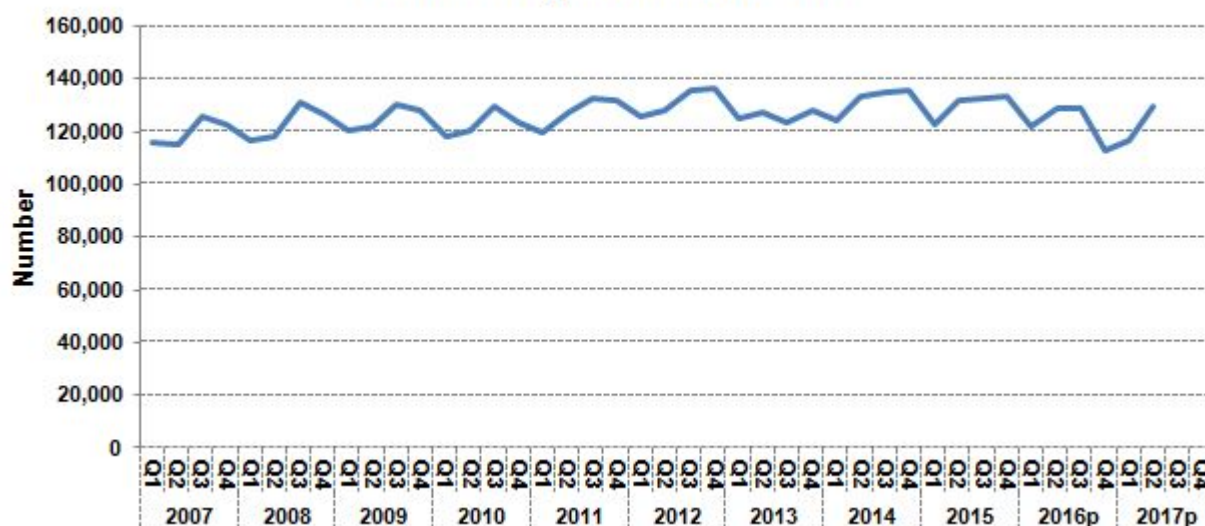

LIVE BIRTHS AND DEATHS SECOND QUARTER (Q2) 2017, MALAYSIA

1. Live Births

129.3 thousand live births
in second quarter 2017

281 (0.2%)

compared to the second quarter 2016

[Table 1] Number of live births and percentage change

Live births	2015	2016 ^P				2017 ^P			
		Apr.	May	June	Apr. - June	Apr.	May	June	Apr. - June
Number ('000)	521.1	42.5	43.2	43.4	129.1	42.8	42.3	44.2	129.3
Year-on-year change (%)	-1.4	1.0	-5.3	-2.0	-2.3	0.7	-2.1	1.8	0.2

Live Births by Quarter, 2007–2017

2. Deaths

41.7 thousand deaths
in second quarter 2017

2.1 thousand (5.3%)

compared to the second quarter 2016

[Table 2] Number of deaths and percentage change

Deaths	2015	2016 ^P				2017 ^P			
		Apr.	May	June	Apr. - June	Apr.	May	June	Apr. - June
Number ('000)	155.8	13.6	13.3	12.7	39.6	13.3	14.1	14.3	41.7
Year-on-year change (%)	3.6	10.6	0.8	-0.8	3.4	-2.2	6.0	12.6	5.3

Deaths by Quarter, 2007–2017

Notes:

- ^P refers to preliminary.
- Births and deaths statistics 2016 and 2017 are preliminary figures which do not include late registrations.
- Quarterly period: Q1 = January–March; Q2 = April–June; Q3 = July–September; Q4 = October–December.
- Births and deaths statistics 2016 will be finalised after 31st October 2017 through the publication of Vital Statistics, Malaysia, 2017.