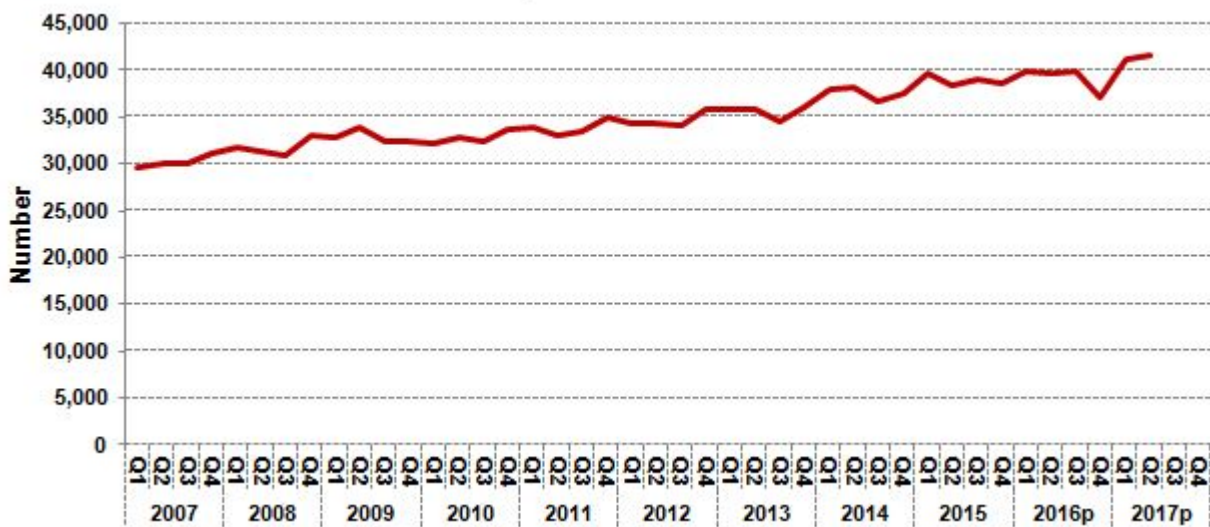

LIVE BIRTHS AND DEATHS SECOND QUARTER (Q2) 2017, MALAYSIA

1. Live Births

129.3 thousand live births
in second quarter 2017

281 (0.2%)

compared to the second quarter 2016

[Table 1] Number of live births and percentage change

Live births	2015	2016 ^P				2017 ^P			
		Apr.	May	June	Apr. - June	Apr.	May	June	Apr. - June
Number ('000)	521.1	42.5	43.2	43.4	129.1	42.8	42.3	44.2	129.3
Year-on-year change (%)	-1.4	1.0	-5.3	-2.0	-2.3	0.7	-2.1	1.8	0.2

Live Births by Quarter, 2007–2017

2. Deaths

41.7 thousand deaths
in second quarter 2017

2.1 thousand (5.3%)

compared to the second quarter 2016

[Table 2] Number of deaths and percentage change

Deaths	2015	2016 ^P				2017 ^P			
		Apr.	May	June	Apr. - June	Apr.	May	June	Apr. - June
Number ('000)	155.8	13.6	13.3	12.7	39.6	13.3	14.1	14.3	41.7
Year-on-year change (%)	3.6	10.6	0.8	-0.8	3.4	-2.2	6.0	12.6	5.3

Deaths by Quarter, 2007–2017

Notes:

- ^P refers to preliminary.
- Births and deaths statistics 2016 and 2017 are preliminary figures which do not include late registrations.
- Quarterly period: Q1 = January–March; Q2 = April–June; Q3 = July–September; Q4 = October–December.
- Births and deaths statistics 2016 will be finalised after 31st October 2017 through the publication of Vital Statistics, Malaysia, 2017.