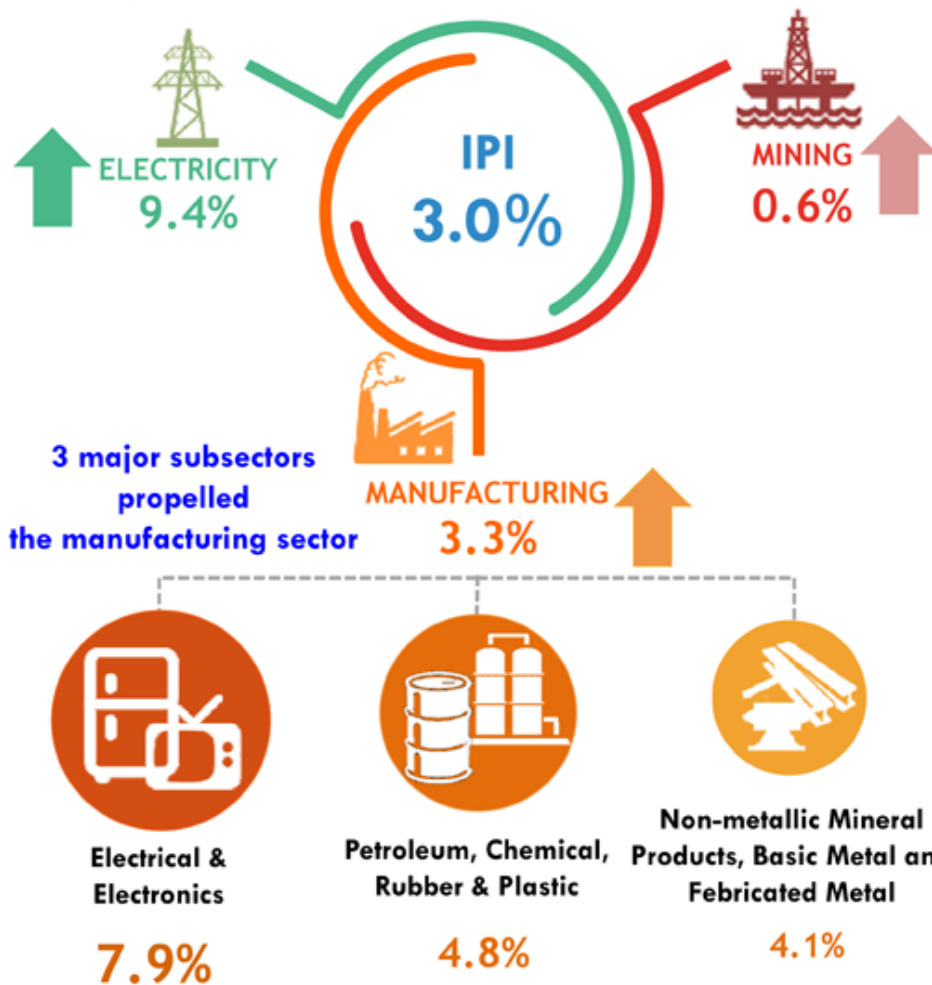

INDEX OF INDUSTRIAL PRODUCTION, MALAYSIA APRIL 2016

**Malaysia's Industrial Production Index (IPI)  
rose 3.0% in April 2016**

The Industrial Production Index rose **3.0%** in April 2016 from a year ago supported by all sectors: Manufacturing (**3.3%**), Mining (**0.6%**) and Electricity (**9.4%**)

## **Industrial Production Index (IPI) rose 3.0% in April 2016**

In April 2016, the Industrial Production Index (IPI) rose 3.0% after registering 2.8% in March 2016. The rise in April 2016 was supported by positive growth in all indices such as Manufacturing (3.3%), Mining (0.6%) and Electricity sectors (9.4%).

Manufacturing sector increased 3.3% in April 2016 propelled by three major sub-sectors; Electrical and Electronics Products (7.9%), Petroleum, Chemical, Rubber and Plastic Products (4.8%) and Non-metallic Mineral Products, Basic Metal and Fabricated Metal Products (4.1%).

Year-on-year basis, the Mining sector output improved to register a growth of 0.6% in April 2016 after a decrease of 2.5% in March 2016. This growth was supported by the increase of 3.7% in Natural Gas index. Meanwhile, the Crude Oil index declined by 1.6%.